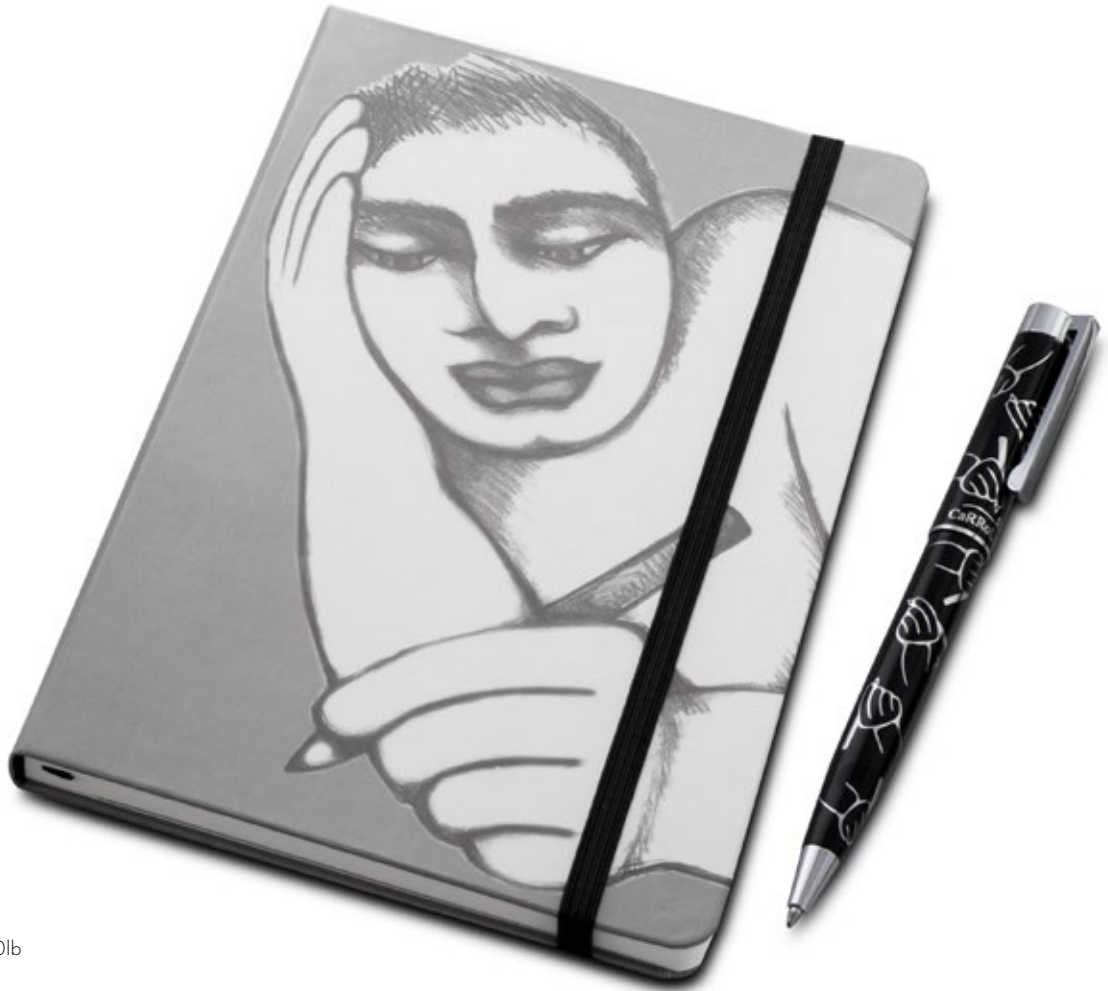

KEY RING

soleil
18KR-SO
60 x 35 x 35mm, 30g
2.4" x 1.4" x 1.4", 0.06lb
stainless steel

KEY RING

stellar
18KR-STE
60 x 35 x 35mm, 30g
2.4" x 1.4" x 1.4", 0.06lb
stainless steel

NOTEBOOK SET
point of view (A5)
 SET-NB-POV
 240 x 230 x 35mm, 410g
 9.45" x 9.06" x 1.38", 0.90lb
 stationery