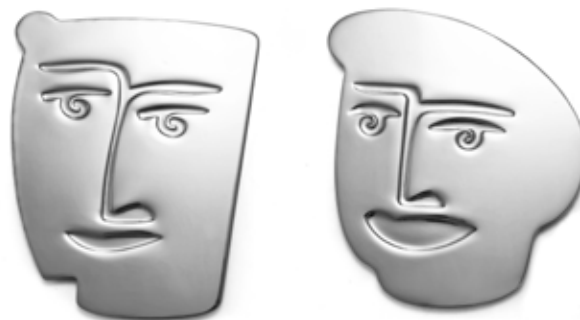

18WC-FIG-SET

individual: H:6 x D:78mm
individual: H:0.2" x D:3.07"
set weight: 580g, 1lb 4.7oz
stainless steel

**COASTER SET OF SIX
shapes**

18WC-SH-SET

individual: H:6 x D:76mm
individual: H:0.24" x D:3.07"
set weight: 552g, 1.21lb
stainless steel